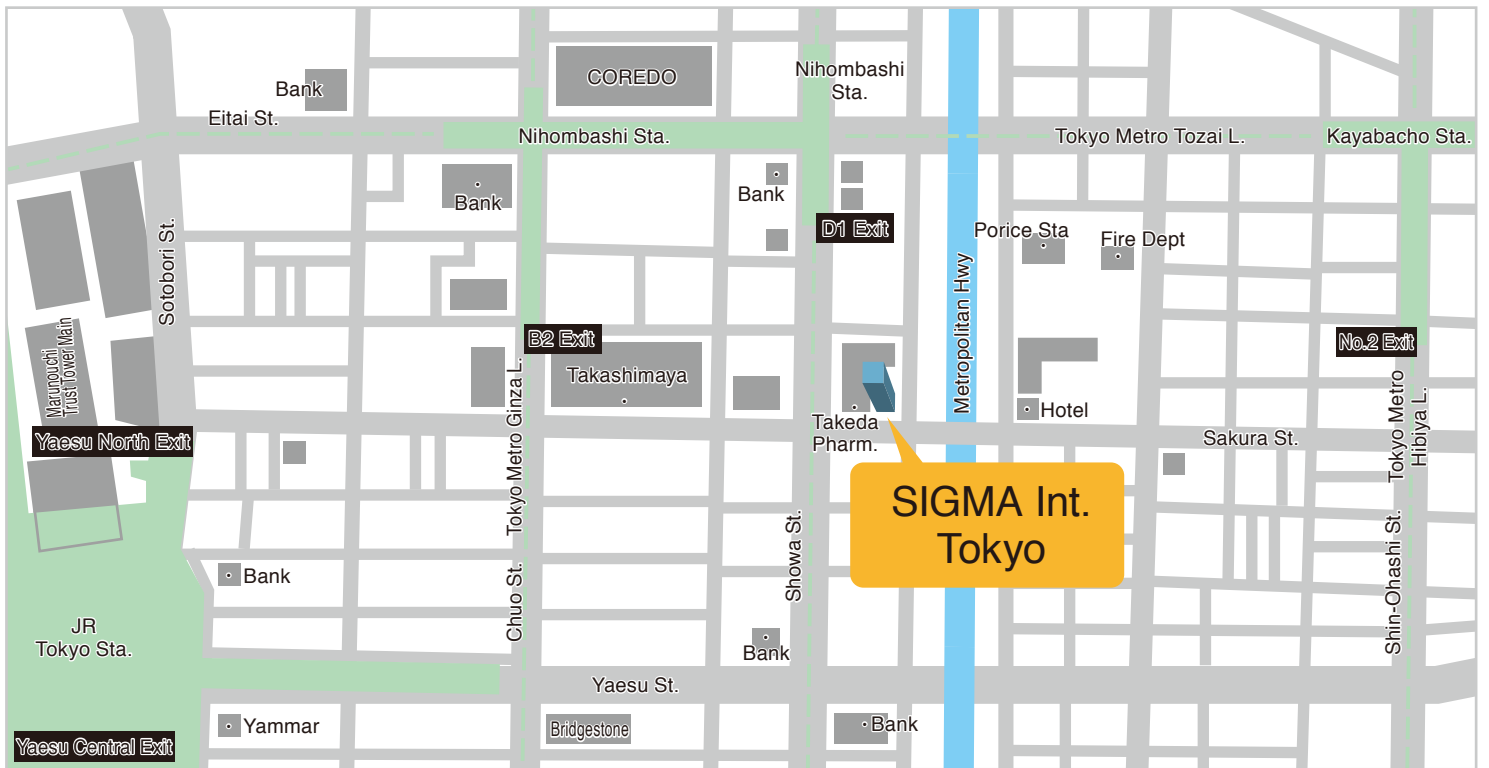

## ●MAP

### ◆From Tokyo Station◆

8 minutes walk from Yaesu North Exit of JR

### ◆From Nihombashi Station◆

6 minutes walk from Exit B2 of Tokyo Metro Ginza Line and Tokyo Metro Tozai Line  
4 minutes walk from Exit D1 of Toei Asakusa Line

### ◆From Kayabacho Station◆

8 minutes walk from Exit 2 of Tokyo Metro Hibiya Line and Tokyo Metro Tozai Line